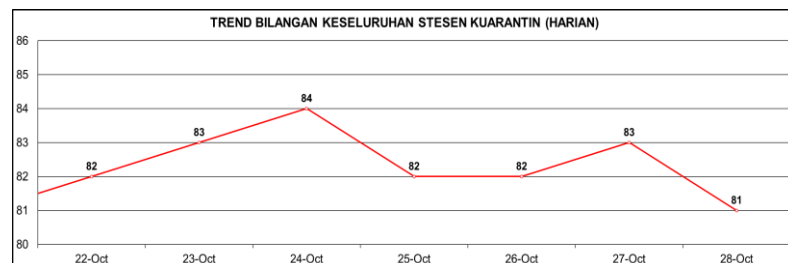

Jumlah Hotel Yang
Diwartakan Sebagai Stesen
Kuarantin

385

Hotel Yang Sedang
Beroperasi

64

Premis
Lain

17

Senarai Premis Yang Digunakan Sebagai Stesen Kuarantin

| | | |
|---|-----|--|
| KUALA LUMPUR | | |
| Hotel Ibis Style Pudu | 220 | |
| Hotel Ibis KLCC | 276 | |
| Hotel Impiana KLCC | 434 | |
| Hotel Istana | 472 | |
| Hotel Royal Bukit Bintang | 277 | |
| Hotel Grand Millenium | 116 | |
| Hotel Days and Suites KL | 188 | |
| Hotel Furama | 335 | |
| Hotel Swiss Garden | 65 | |
| Hotel Cosmo KL | 7 | |
| Hotel KIP | 35 | |
| Holiday Inn X'press | 223 | |
| Hotel Arena Star | 67 | |
| Akademi Pencegahan Rasuah Malaysia (MACA) | 18 | |
| SELANGOR | | |
| Hotel Sama Sama, Sepang | 262 | |
| Hotel Dorsett Grand, Subang | 248 | |
| Hotel Crystal Crown PJ | 113 | |
| Hotel Hilton PJ | 157 | |
| Hotel Marriot Putrajaya | 284 | |
| Hotel Tune KLIA2 | 357 | |
| Hotel Hilton Garden Inn | 217 | |
| Hotel Oriental Crystal | 1 | |
| Hotel Pegasus Shah Alam | 36 | |
| Hotel Summit USJ, Subang | 248 | |
| Hotel Clio Sunway | 375 | |
| Latihan Hakakiman & Perundangan (ILKAP) | 74 | |
| KELANTAN | | |
| SSTP P.Chepa | 43 | |
| JOHOR | | |
| Hotel Millsime Iskandar Putri | 139 | |
| Hotel Ramada Meredin | 407 | |
| Hotel Sommerset Medini Iskandar Puteri | 182 | |
| Hotel Grand Paragon | 32 | |
| Resort KSL HotSpring JB | 116 | |
| Hotel Jen Putri Harbour | 241 | |
| MPC Johor | 25 | |
| Sektor Sumber Teknologi Pendidikan | 12 | |
| Raffles American School (RAS) | 3 | |
| KEDAH | | |
| Hotel Seri Malaysia | 32 | |
| Institut Aminuddin Baki (IAB), Kota Setar | 84 | |
| SABAH | | |
| Hotel Monaco Boutique | 23 | |
| Hotel Oyo No. 11 | 40 | |
| Hotel Capital | 102 | |
| PULAU PINANG | | |
| Hotel Rainbow Paradise Tg. Bughah | 133 | |
| Hotel Bahang Bay, Teluk Bahang | 44 | |
| MARA Excellence Centre (MEC), Jawi | 51 | |
| SARAWAK | | |
| Hotel Hock Lee | 75 | |
| Hotel Hilton Kuching | 307 | |
| Hotel Harbour Kuching | 227 | |
| Hotel Riverside Majestic (Astana Wing) | 182 | |
| WP LABUAN | | |
| Hotel Tiara Labuan | 67 | |
| Hotel Grand Nadia | 11 | |
| Hotel Lazenda | 31 | |
| Hotel Happy | 4 | |
| Hotel Carlifornia | 9 | |
| Hotel Micasa | 23 | |
| Hotel Avida | 16 | |
| Hotel Ambassador 2 | 22 | |
| Hotel Sara | 7 | |
| Hotel Global | 26 | |
| Hotel Pantai View | 12 | |
| Hotel Labuan Avenue | 12 | |
| Hotel Aifa | 34 | |
| Hotel Az | 44 | |
| Hotel Home | 11 | |
| Hotel RH Cahaya | 19 | |
| Hotel Ambassador | 29 | |
| Hotel Perdana | 6 | |
| Hotel Expo | 25 | |
| Hotel Doset | 84 | |
| Hotel Labuan Point | 39 | |
| Resort Palm Beach | 13 | |
| PERAK | | |
| Hotel Eastana, Ipoh | 42 | |
| Hotel Fairpark, Ipoh | 43 | |
| Institut Latihan Statistik Malaysia | 76 | |
| Institut Latihan KKM | 51 | |
| NEGERI SEMBILAN | | |
| Institut Aminuddin Baki (IAB), Nilai | 74 | |
| MALBATT Village, Port Dickson | 212 | |
| Stesyen Kuarantin AAN | 86 | |
| TERENGGANU | | |
| IPG Kampus Dato' Razali | 72 | |
| Akademi Bomba, Marang | 98 | |
| Darul Iman Training Centre (DITC), Kemaman | 85 | |
| Institut Latihan Islam Malaysia (ILIM), Besut | 14 | |