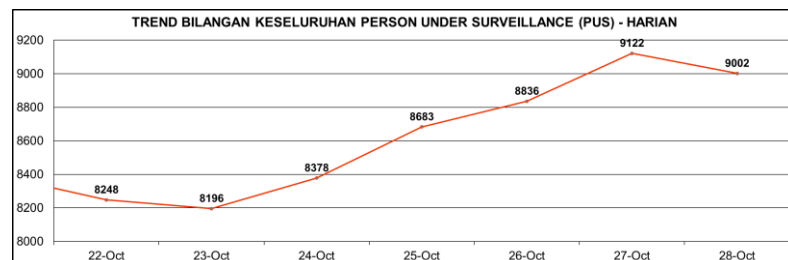

Jumlah Hotel Yang
Diwartakan Sebagai Stesen
Kuarantin

385

Hotel Yang Sedang
Beroperasi

64

Premis
Lain

17

Senarai Premis Yang Digunakan Sebagai Stesen Kuarantin

| | | |
|---|-----|--|
| KUALA LUMPUR | | |
| Hotel Ibis Style Pudu | 220 | |
| Hotel Ibis KLCC | 276 | |
| Hotel Impiana KLCC | 434 | |
| Hotel Istana | 472 | |
| Hotel Royal Bukit Bintang | 277 | |
| Hotel Grand Millenium | 116 | |
| Hotel Days and Suites KL | 188 | |
| Hotel Furama | 335 | |
| Hotel Swiss Garden | 65 | |
| Hotel Cosmo KL | 7 | |
| Hotel KIP | 35 | |
| Holiday Inn X'press | 223 | |
| Hotel Arena Star | 67 | |
| Akademi Pencegahan Rasuah Malaysia (MACA) | 18 | |
| SELANGOR | | |
| Hotel Sama Sama, Sepang | 262 | |
| Hotel Dorsett Grand, Subang | 248 | |
| Hotel Crystal Crown PJ | 113 | |
| Hotel Hilton PJ | 157 | |
| Hotel Marriot Putrajaya | 284 | |
| Hotel Tune KLIA2 | 357 | |
| Hotel Hilton Garden Inn | 217 | |
| Hotel Oriental Crystal | 1 | |
| Hotel Pegasus Shah Alam | 36 | |
| Hotel Summit USJ, Subang | 248 | |
| Hotel Clio Sunway | 375 | |
| Latihan Hakakiman & Perundangan (ILKAP) | 74 | |
| KELANTAN | | |
| SSTP P.Chepa | 43 | |
| JOHOR | | |
| Hotel Millsime Iskandar Putri | 139 | |
| Hotel Ramada Meredin | 407 | |
| Hotel Sommerset Medini Iskandar Puteri | 182 | |
| Hotel Grand Paragon | 32 | |
| Resort KSL HotSpring JB | 116 | |
| Hotel Jen Putri Harbour | 241 | |
| MPC Johor | 25 | |
| Sektor Sumber Teknologi Pendidikan | 12 | |
| Raffles American School (RAS) | 3 | |
| KEDAH | | |
| Hotel Seri Malaysia | 32 | |
| Institut Aminuddin Baki (IAB), Kota Setar | 84 | |
| SABAH | | |
| Hotel Monaco Boutique | 23 | |
| Hotel Oyo No. 11 | 40 | |
| Hotel Capital | 102 | |
| PULAU PINANG | | |
| Hotel Rainbow Paradise Tg. Bughah | 133 | |
| Hotel Bahang Bay, Teluk Bahang | 44 | |
| MARA Excellence Centre (MEC), Jawi | 51 | |
| SARAWAK | | |
| Hotel Hock Lee | 75 | |
| Hotel Hilton Kuching | 307 | |
| Hotel Harbour Kuching | 227 | |
| Hotel Riverside Majestic (Astana Wing) | 182 | |
| WP LABUAN | | |
| Hotel Tiara Labuan | 67 | |
| Hotel Grand Nadia | 11 | |
| Hotel Lazenda | 31 | |
| Hotel Happy | 4 | |
| Hotel Carlifornia | 9 | |
| Hotel Micasa | 23 | |
| Hotel Avida | 16 | |
| Hotel Ambassador 2 | 22 | |
| Hotel Sara | 7 | |
| Hotel Global | 26 | |
| Hotel Pantai View | 12 | |
| Hotel Labuan Avenue | 12 | |
| Hotel Aifa | 34 | |
| Hotel Az | 44 | |
| Hotel Home | 11 | |
| Hotel RH Cahaya | 19 | |
| Hotel Ambassador | 29 | |
| Hotel Perdana | 6 | |
| Hotel Expo | 25 | |
| Hotel Doset | 84 | |
| Hotel Labuan Point | 39 | |
| Resort Palm Beach | 13 | |
| PERAK | | |
| Hotel Eastana, Ipoh | 42 | |
| Hotel Fairpark, Ipoh | 43 | |
| Institut Latihan Statistik Malaysia | 76 | |
| Institut Latihan KKM | 51 | |
| NEGERI SEMBILAN | | |
| Institut Aminuddin Baki (IAB), Nilai | 74 | |
| MALBATT Village, Port Dickson | 212 | |
| Stesyen Kuarantin AAN | 86 | |
| TERENGGANU | | |
| IPG Kampus Dato' Razali | 72 | |
| Akademi Bomba, Marang | 98 | |
| Darul Iman Training Centre (DITC), Kemaman | 85 | |
| Institut Latihan Islam Malaysia (ILIM), Besut | 14 | |