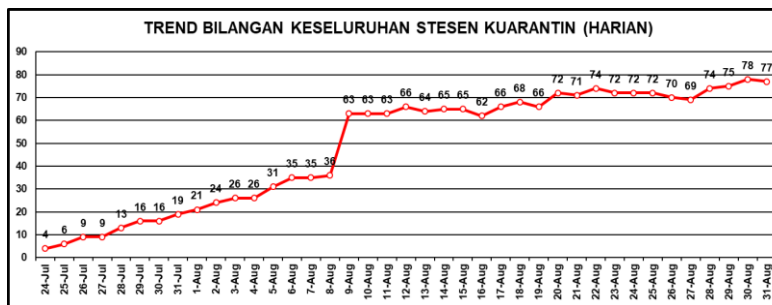

Jumlah Hotel Yang
 Diwartakan Sebagai Stesen
 Kuarantin

368

Hotel Yang Sedang
 Beroperasi

70

Premis
 Lain

4

KUALA LUMPUR			
Hotel Grand Millenium	479		
Hotel Ibis KLCC	649		
Hotel Furama	455		
Hotel Istana	520		
Hotel Impiana KLCC	460		
Hotel Swiss Garden	82		
Hotel KIP	168		
Hotel Cosmo KL	153		
Hotel Pacific Regency KL	105		
Hotel Ibis Style Pudu	336		
Hotel Hilton Garden Inn KL	350		
Hotel Crystal Crown KL	143		
Holiday Inn X'press	392		
Hotel Royal Bukit Bintang	280		
SELANGOR			
Hotel Sama Sama, Sepang	125		
Hotel Dorsett Grand, Subang	42		
Hotel Crystal Crown PJ	222		
Hotel Hilton Garden Inn	199		
Hotel Tune KLIA2	386		
Hotel Oriental Crystal	158		
Hotel Pegasus Shah Alam	6		
Hotel Summit USJ, Subang	249		
Hotel Hilton PJ	154		
ILKAP	41		
PUTRAJAYA			
Hotel Marriot Putrajaya	148		
KELANTAN			
SSTP P.Chepa	9		
JOHOR			
Hotel Ramada Meredin Medini	191		
Hotel Tiara Seaview Desaru Residence	4		
Hotel Jen Putri Harbour	108		
Hotel Millsime Iskandar Putri	116		
Hotel Grand Paragon	337		
Hotel New York	330		
Resort KSL HotSpring JB	170		
Hotel Amansari Nusajaya	70		
Hotel Sommerset Medini	133		
MPC Johor	33		
Pusat Latihan JAKOA Kluang	20		
PULAU PINANG			
Hotel Rainbow Paradise Tg. Bungleh	82		
Hotel Bahang Bay, Teluk Bahang	15		
KEDAH			
Hotel Seri Malaysia, Sg. Petani	91		
SARAWAK			
Hotel Harbour Kuching	89		
Hotel Riverside Majestic (Astana Wing)	163		
Hotel Hock Lee	121		
WP LABUAN			
Hotel Tiara Labuan	32		
Hotel Grand Nadia	2		
Hotel Lazenda	29		
Hotel Happy	5		
Hotel Carlifornia	9		
Hotel Misasa	14		
Hotel Ambassador 2	16		
Hotel Sara	4		
Hotel Global	10		
Hotel Pantai View	11		
Hotel Aifa	8		
Hotel Az	37		
Hotel Home	3		
Hotel RH Cahaya	16		
Hotel Ambassador	16		
Hotel Perdana	8		
Hotel Expo	25		
Hotel Doset	41		
Hotel Labuan Point	18		
Resort Palm Beach	11		
Hotel One	2		
Hotel Pulau Labuan 2	3		
Hotel Pulau Labuan Inn	27		
Hotel Fortune	10		
Hotel Millenium	9		
PERAK			
Hotel Eastana, Ipoh	30		
Hotel Fairpark, Ipoh	34		
SABAH			
Hotel Monaco Boutique	35		
Hotel Oyo No. 11	38		
Hotel Capital	84		
Hotel Marco Polo	14		